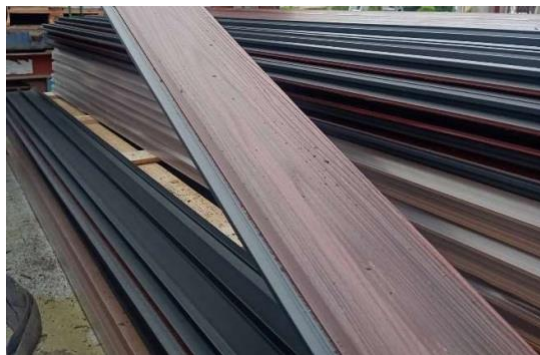

AGG 174W21- COE

Length: 2900mm, 174mm width x 21mm thickness, *Effective Width:150mm*
Sanded and Brushed Treatment

CO-EXTRUSION HOLLOW WALL CLADDING PANEL

DIMENSIONS	COLOR SELECTION	PRICE	IMAGE
2900mm x 174mm x 21mm	TEAK	₱1,117.00 Per panel	
	ROSEWOOD		
	COFFEE PRE-ORDER		
	CEDAR PRE-ORDER		
	RED PRE-ORDER		
	P4DTEAK PRE-ORDER		
	GREY PRE-ORDER		

CLADDING