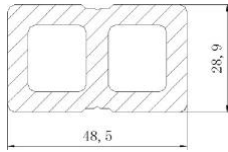

CLADDING

AGG 174W21- COE

Length: 2900mm, 174mm width x 21mm thickness, *Effective Width:150mm*
Sanded and Brushed Treatment

CO-EXTRUSION HOLLOW WALL CLADDING PANEL

DIMENSIONS	COLOR SELECTION	PRICE	IMAGE
2900mm x 174mm x 21mm	TEAK	₱1,117.00 Per panel	
	ROSEWOOD		
	COFFEE PRE-ORDER		
	CEDAR PRE-ORDER		
	RED PRE-ORDER		
	P4DTEAK PRE-ORDER		
	GREY PRE-ORDER		

DIMENSIONS	COLOR SELECTION	PRICE	IMAGE
2200mm x 164mm x 13mm	TEAK WOOD GRAIN A and B	₱845.00 Per panel	
	RED PRE-ORDER WOOD GRAIN A and B		
	CHOCOLATE PRE-ORDER WOOD GRAIN A and B		
	GREY PRE-ORDER WOOD GRAIN A and B		
	BLACK PRE-ORDER WOOD GRAIN A and B		
	COFFEE PRE-ORDER WOOD GRAIN A and B		

Email : sales@aquaponicsgogreen.com

AGG 50J30

Width: 48.5mm, Thickness: 28.9mm
No sanding

HOLLOW JOIST – For all Profiles with the length of 2.2 & 2.9 Meters

DIMENSIONS	AVAILABLE COLOR	PRICE	IMAGE
2900mm x 48.5mm x 29mm	P4D TEAK	₱497.00 Per panel	   
2200mm x 48.5mm x 29mm	P4D TEAK	₱355.00 Per panel	  

PANEL ACCESSORIES

AGG 40S25

Length: 2900mm, Width: 40mm, Thickness: 25mm
No sanding

SOLID JOIST

DIMENSIONS	AVAILABLE COLOR	PRICE	IMAGE
2900mm x 40mm x 25mm	BLACK	₱497.00 Per panel	

AGG 70W11

Length: 2200mm, Width: 72mm, Thickness: 11mm