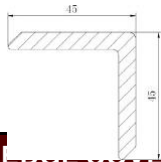

One side deep wood grain and the other side is plain flat. Use for edge cover or endcap.

SOLID DEEP WOOD GRAIN CAPPED EDGE COVER			
DIMENSIONS	COLOR SELECTION	PRICE	IMAGE
2200mm x 72mm x 11mm	LIGHT GREY	₱421.00 Per panel	 
	WHITE		
	TEAK		
2900mm x 72mm x 11mm	ROSEWOOD	₱495.00 Per panel	
	WALLNUT		
	SLATE GREY		

PANEL ACCESSORIES

AGG 72W11G

Length: 2200mm, Width: 72mm, Thickness: 10.8mm

One side 7 groove lines and the other side is plain flat. Use for edge cover or endcap.

SOLID UNCAPPED EDGE COVER with 7 GROOVE DESIGN			
DIMENSIONS	COLOR SELECTION	PRICE	IMAGE
2200mm x 72mm x 11mm	LIGHT GREY	₱420.00 Per panel	 
	WHITE		
	TEAK		
	ROSEWOOD		
	WALLNUT		
	SLATE GREY		

AGG A01

Length: 2200mm, Width: 45mm, Thickness: 45mm
Covering the sides of decking / wall cladding

EDGE COVER ANGLE / ENDCAP – for Profiles with the length of 2.2, 2.9, & 2.8 Meters

DIMENSIONS	AVAILABLE COLOR	PRICE	IMAGE
2900mm x 45mm x 45mm	TEAK	₱425.00 Per panel	
	ROSEWOOD		
	RED		
2200mm x 45mm x 45mm	Cream PRE-ORDER	₱317.00 Per panel	
	GRAY PRE-ORDER		
2800mm x 50mm x 50mm	P4DTEAK PRE-ORDER	₱420.00 Per panel	
	COFFEE PRE-ORDER		
	BLACK PRE-ORDER		