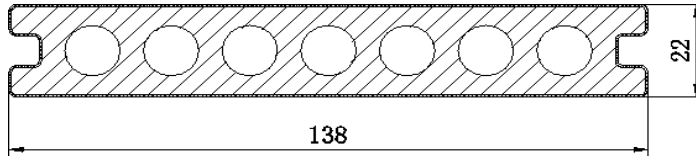

AGG 138H22

Length: 2200mm, Width: 138mm, Thickness: 22mm, Shield Thickness: 0.5mm

2900mm, Width: 138mm, Thickness: 22mm, Shield Thickness: 0.5mm

Sides: *Top Surface: Deep Wood Grain (Capped & Brushed Treated)*

Bottom Surface: Plain Flat (Capped & Brushed Treated)

DEEP WOOD GRAIN CAPPED ROUND HOLLOW DECKING

DIMENSIONS	COLOR SELECTION	PRICE	IMAGE
2200mm x 138 mm x 22mm	LIGHT GREY Pre-Order	₱1,160.00 Per panel	
	SLATE GREY Pre-Order		
	ANCIENT WOOD Pre-Order		
2900mm x 138 mm x 22mm	ROSEWOOD	₱1,520.00 Per panel	
	TEAK		
	WALNUT		
	MIXED WALNUT		
	DARK WALNUT		

DECKING

AGG 160H25

Length: 2.2mm, Width: 160mm, Thickness: 25mm
 Sides: *Top Surface: 7 Grooved Lines Design*
Bottom surface: Plain Flat

7 GROOVE UNCAPPED SQUARE HOLLOW DECKING

DIMENSIONS	COLOR SELECTION	PRICE	IMAGE
2200mm x 160 mm x 25mm	TEAK PRE-ORDER	₱870.00 Per panel	
	P4D TEAK		
	RED PRE-ORDER		
	CHOCOLATE PRE-ORDER		
	GREY PRE-ORDER		
	BLACK PRE-ORDER		
	COFFEE PRE-ORDER		

DECKING

AGG 150H25A

Length: 2200mm, Width: 150mm, Thickness: 25mm
2 Sides: Top Surface: 5 Grooved Line Design
Bottom Surface: Narrow Grooved Line Design

2-SIDED GROOVE UNCAPPED SQUARE HOLLOW DECKING

DIMENSIONS	COLOR SELECTION	PRICE	IMAGE
2200mm x 150mm x 25mm	TEAK	₱870.00 Per panel	
	P4DTeak PRE-ORDER		
	RED		
	CHOCOLATE PRE-ORDER		
	GREY PRE-ORDER		
	BLACK PRE-ORDER		
	COFFEE PRE-ORDER		