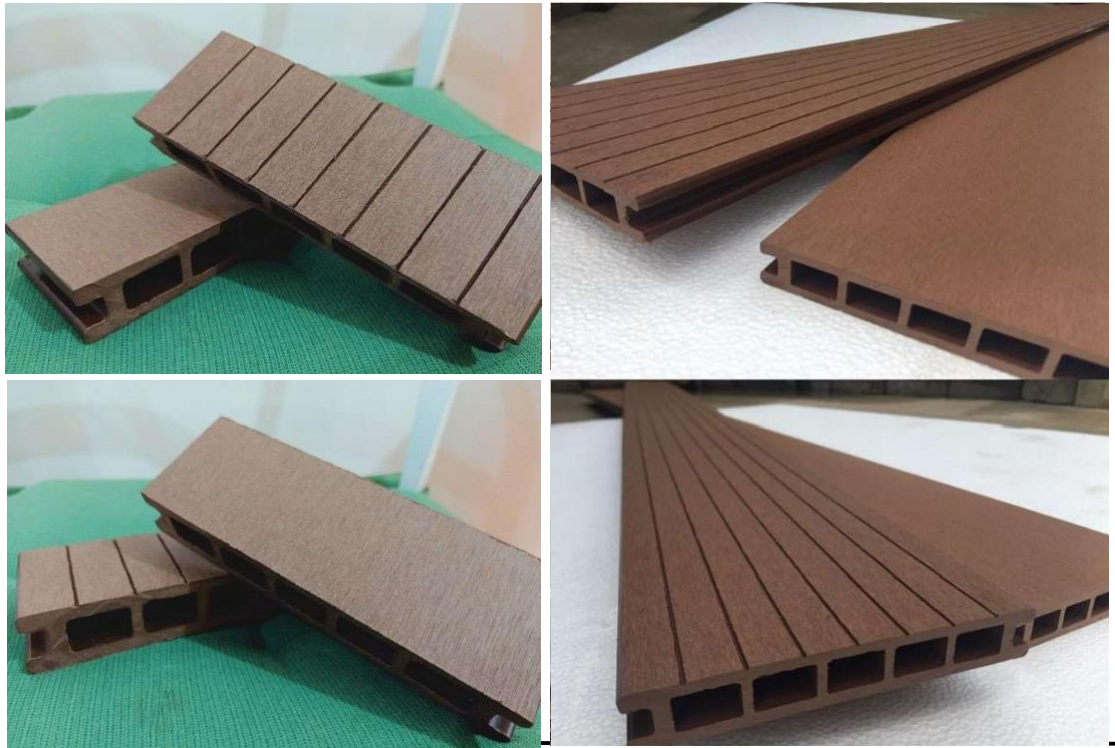

Bottom Surface: Plain Flat (Capped & Brushed Treated)

DEEP WOOD GRAIN CAPPED ROUND HOLLOW DECKING

DIMENSIONS	COLOR SELECTION	PRICE	IMAGE
2200mm x 138 mm x 22mm	LIGHT GREY Pre-Order	₱1,160.00 Per panel	
	SLATE GREY Pre-Order		
	ANCIENT WOOD Pre-Order		
2900mm x 138 mm x 22mm	ROSEWOOD	₱1,520.00 Per panel	
	TEAK		
	WALNUT		
	MIXED WALNUT		
	DARK WALNUT		

DECKING

AGG 160H25

Length: 2.2mm, Width: 160mm, Thickness: 25mm
 Sides: *Top Surface: 7 Grooved Lines Design*
Bottom surface: Plain Flat

7 GROOVE UNCAPPED SQUARE HOLLOW DECKING

DIMENSIONS	COLOR SELECTION	PRICE	IMAGE
2200mm x 160 mm x 25mm	TEAK PRE-ORDER	₱870.00 Per panel	
	P4D TEAK		
	RED PRE-ORDER		
	CHOCOLATE PRE-ORDER		
	GREY PRE-ORDER		
	BLACK PRE-ORDER		
	COFFEE PRE-ORDER		

DECKING

AGG 150H25A

Length: 2200mm, Width: 150mm, Thickness: 25mm
2 Sides: Top Surface: 5 Grooved Line Design
Bottom Surface: Narrow Grooved Line Design

2-SIDED GROOVE UNCAPPED SQUARE HOLLOW DECKING

DIMENSIONS	COLOR SELECTION	PRICE	IMAGE
2200mm x 150mm x 25mm	TEAK	₱870.00 Per panel	
	P4DTeak PRE-ORDER		
	RED		
	CHOCOLATE PRE-ORDER		
	GREY PRE-ORDER		
	BLACK PRE-ORDER		
	COFFEE PRE-ORDER		