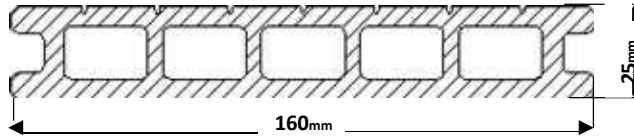

AGG 138H22

Length: 2200mm, Width: 138mm, Thickness: 22mm, Shield Thickness: 0.5mm

2900mm, Width: 138mm, Thickness: 22mm, Shield Thickness: 0.5mm

Sides: *Top Surface: Deep Wood Grain (Capped & Brushed Treated)*

Bottom Surface: Plain Flat (Capped & Brushed Treated)

DEEP WOOD GRAIN CAPPED ROUND HOLLOW DECKING

DIMENSIONS	COLOR SELECTION	PRICE	IMAGE
2200mm x 138 mm x 22mm	LIGHT GREY Pre-Order	₱1,160.00 Per panel	
	SLATE GREY Pre-Order		
	ANCIENT WOOD Pre-Order		
2900mm x 138 mm x 22mm	ROSEWOOD	₱1,520.00 Per panel	
	TEAK		
	WALNUT		
	MIXED WALNUT		
	DARK WALNUT		

DECKING

AGG 160H25

Length: 2.2mm, Width: 160mm, Thickness: 25mm
 Sides: *Top Surface: 7 Grooved Lines Design*
Bottom surface: Plain Flat

7 GROOVE UNCAPPED SQUARE HOLLOW DECKING

DIMENSIONS	COLOR SELECTION	PRICE	IMAGE
2200mm x 160 mm x 25mm	TEAK PRE-ORDER	₱870.00 Per panel	
	P4D TEAK		
	RED PRE-ORDER		
	CHOCOLATE PRE-ORDER		
	GREY PRE-ORDER		
	BLACK PRE-ORDER		
	COFFEE PRE-ORDER		

DECKING

AGG 150H25A

Length: 2200mm, Width: 150mm, Thickness: 25mm
2 Sides: Top Surface: 5 Grooved Line Design
Bottom Surface: Narrow Grooved Line Design

2-SIDED GROOVE UNCAPPED SQUARE HOLLOW DECKING

DIMENSIONS	COLOR SELECTION	PRICE	IMAGE
2200mm x 150mm x 25mm	TEAK	₱870.00 Per panel	
	P4DTeak PRE-ORDER		
	RED		
	CHOCOLATE PRE-ORDER		
	GREY PRE-ORDER		
	BLACK PRE-ORDER		
	COFFEE PRE-ORDER		