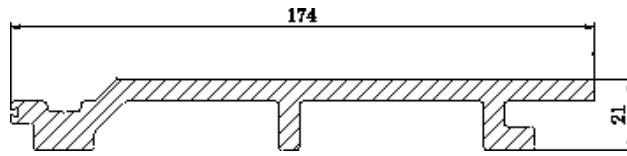

AGG 174W21- COE

Length: 2900mm, 174mm width x 21mm thickness, *Effective Width:150mm*
Sanded and Brushed Treatment

CO-EXTRUSION HOLLOW WALL CLADDING PANEL

DIMENSIONS	COLOR SELECTION	PRICE	IMAGE
2900mm x 174mm x 21mm	TEAK	₱1,117.00 Per panel	
	ROSEWOOD		
	COFFEE PRE-ORDER		
	CEDAR PRE-ORDER		
	RED PRE-ORDER		
	P4DTEAK PRE-ORDER		
	GREY PRE-ORDER		

CLADDING