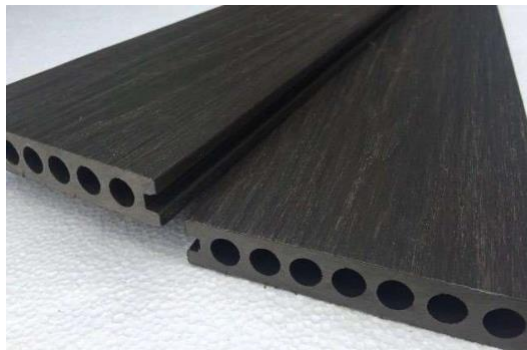

AGG 138H22

Length: 2200mm, Width: 138mm, Thickness: 22mm, Shield Thickness: 0.5mm

2900mm, Width: 138mm, Thickness: 22mm, Shield Thickness: 0.5mm

Sides: *Top Surface: Deep Wood Grain (Capped & Brushed Treated)*

Bottom Surface: Plain Flat (Capped & Brushed Treated)

DEEP WOOD GRAIN CAPPED ROUND HOLLOW DECKING

DIMENSIONS	COLOR SELECTION	PRICE	IMAGE
2200mm x 138 mm x 22mm	LIGHT GREY Pre-Order	₱1,160.00 Per panel	
	SLATE GREY Pre-Order		
	ANCIENT WOOD Pre-Order		
2900mm x 138 mm x 22mm	ROSEWOOD	₱1,520.00 Per panel	
	TEAK		
	WALNUT		
	MIXED WALNUT		
	DARK WALNUT		

DECKING

AGG 160H25

Length: 2.2mm, Width: 160mm, Thickness: 25mm
 Sides: *Top Surface: 7 Grooved Lines Design*
Bottom surface: Plain Flat

7 GROOVE UNCAPPED SQUARE HOLLOW DECKING

DIMENSIONS	COLOR SELECTION	PRICE	IMAGE
2200mm x 160 mm x 25mm	TEAK PRE-ORDER	₱870.00 Per panel	
	P4D TEAK		
	RED PRE-ORDER		
	CHOCOLATE PRE-ORDER		
	GREY PRE-ORDER		
	BLACK PRE-ORDER		
	COFFEE PRE-ORDER		

DECKING

AGG 150H25A

Length: 2200mm, Width: 150mm, Thickness: 25mm
2 Sides: Top Surface: 5 Grooved Line Design
Bottom Surface: Narrow Grooved Line Design

2-SIDED GROOVE UNCAPPED SQUARE HOLLOW DECKING

DIMENSIONS	COLOR SELECTION	PRICE	IMAGE
2200mm x 150mm x 25mm	TEAK	₱870.00 Per panel	
	P4DTeak PRE-ORDER		
	RED		
	CHOCOLATE PRE-ORDER		
	GREY PRE-ORDER		
	BLACK PRE-ORDER		
	COFFEE PRE-ORDER		