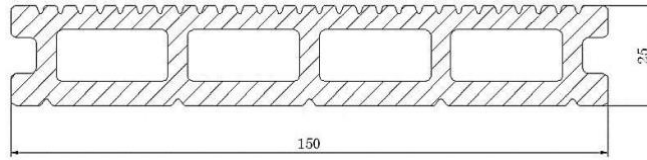

AGG 138H22

Length: 2200mm, Width: 138mm, Thickness: 22mm, Shield Thickness: 0.5mm

2900mm, Width: 138mm, Thickness: 22mm, Shield Thickness: 0.5mm

Sides: *Top Surface: Deep Wood Grain (Capped & Brushed Treated)*

Bottom Surface: Plain Flat (Capped & Brushed Treated)

DEEP WOOD GRAIN CAPPED ROUND HOLLOW DECKING

DIMENSIONS	COLOR SELECTION	PRICE	IMAGE
2200mm x 138 mm x 22mm	LIGHT GREY Pre-Order	₱1,160.00 Per panel	
	SLATE GREY Pre-Order		
	ANCIENT WOOD Pre-Order		
2900mm x 138 mm x 22mm	ROSEWOOD	₱1,520.00 Per panel	
	TEAK		
	WALNUT		
	MIXED WALNUT		
	DARK WALNUT		

DECKING

AGG 160H25

Length: 2.2mm, Width: 160mm, Thickness: 25mm
 Sides: *Top Surface: 7 Grooved Lines Design*
Bottom surface: Plain Flat

7 GROOVE UNCAPPED SQUARE HOLLOW DECKING

DIMENSIONS	COLOR SELECTION	PRICE	IMAGE
2200mm x 160 mm x 25mm	TEAK PRE-ORDER	₱870.00 Per panel	
	P4D TEAK		
	RED PRE-ORDER		
	CHOCOLATE PRE-ORDER		
	GREY PRE-ORDER		
	BLACK PRE-ORDER		
	COFFEE PRE-ORDER		

DECKING

AGG 150H25A

Length: 2200mm, Width: 150mm, Thickness: 25mm
2 Sides: Top Surface: 5 Grooved Line Design
Bottom Surface: Narrow Grooved Line Design

2-SIDED GROOVE UNCAPPED SQUARE HOLLOW DECKING

DIMENSIONS	COLOR SELECTION	PRICE	IMAGE
2200mm x 150mm x 25mm	TEAK	₱870.00 Per panel	
	P4DTeak PRE-ORDER		
	RED		
	CHOCOLATE PRE-ORDER		
	GREY PRE-ORDER		
	BLACK PRE-ORDER		
	COFFEE PRE-ORDER		