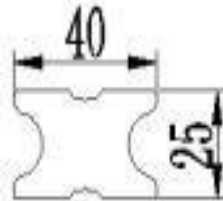

Email : sales@aquaponicsgogreen.com

AGG 50J30

Width: 48.5mm, Thickness: 28.9mm
No sanding

HOLLOW JOIST – For all Profiles with the length of 2.2 & 2.9 Meters

DIMENSIONS	AVAILABLE COLOR	PRICE	IMAGE
2900mm x 48.5mm x 29mm	P4D TEAK	₱497.00 Per panel	   
2200mm x 48.5mm x 29mm	P4D TEAK	₱355.00 Per panel	  

PANEL ACCESSORIES

AGG 40S25

Length: 2900mm, Width: 40mm, Thickness: 25mm
No sanding

SOLID JOIST

DIMENSIONS	AVAILABLE COLOR	PRICE	IMAGE
2900mm x 40mm x 25mm	BLACK	₱497.00 Per panel	

AGG 70W11

Length: 2200mm, Width: 72mm, Thickness: 11mm