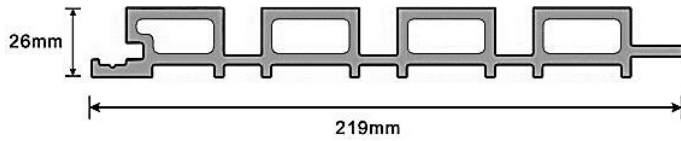

DECKING

AGG 160H25

Length: 2.2mm, Width: 160mm, Thickness: 25mm
 Sides: *Top Surface: 7 Grooved Lines Design*
Bottom surface: Plain Flat

7 GROOVE UNCAPPED SQUARE HOLLOW DECKING

DIMENSIONS	COLOR SELECTION	PRICE	IMAGE
2200mm x 160 mm x 25mm	TEAK PRE-ORDER	₱870.00 Per panel	
	P4D TEAK		
	RED PRE-ORDER		
	CHOCOLATE PRE-ORDER		
	GREY PRE-ORDER		
	BLACK PRE-ORDER		
	COFFEE PRE-ORDER		

DECKING

AGG 150H25A

Length: 2200mm, Width: 150mm, Thickness: 25mm
2 Sides: Top Surface: 5 Grooved Line Design
Bottom Surface: Narrow Grooved Line Design

2-SIDED GROOVE UNCAPPED SQUARE HOLLOW DECKING

DIMENSIONS	COLOR SELECTION	PRICE	IMAGE
2200mm x 150mm x 25mm	TEAK	₱870.00 Per panel	
	P4DTeak PRE-ORDER		
	RED		
	CHOCOLATE PRE-ORDER		
	GREY PRE-ORDER		
	BLACK PRE-ORDER		
	COFFEE PRE-ORDER		

AGG C219W26

Length: 2900mm, Width: 219mm, Thickness: 26mm, Effective Width: 200mm
 Sides: Top Surface: Fluted Plain Flat (Brush Treated)
 Bottom Surface: Hollow

FLUTED CAPPED WALL CLADDING PANEL

DIMENSIONS	COLOR SELECTION	PRICE	IMAGE
2900mm x 219mm x 26mm	ROSEWOOD	<p>₱1,405.00 Per panel</p> 	
	TEAK		
	WALNUT Pre-Order		
	GREY Pre-Order		
	ANCIENT WOOD Pre-Order		
	CHARCOAL Pre-Order		

CLADDING

AGG10

Length: 2800mm, Width: 176mm, Thickness: 26mm, *Effective Width: 160mm*
 Sides: *Top Surface: Fluted Plain Flat (Brush Treated)*
Bottom Surface: Hollow

PRO SHIELD CO-EXTRUSION CLADDING PANEL