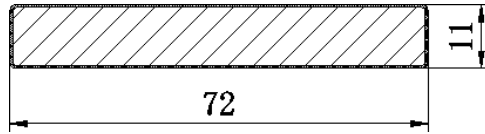

Email : sales@aquaponicsgogreen.com

AGG 50J30

Width: 48.5mm, Thickness: 28.9mm
No sanding

HOLLOW JOIST – For all Profiles with the length of 2.2 & 2.9 Meters

DIMENSIONS	AVAILABLE COLOR	PRICE	IMAGE
2900mm x 48.5mm x 29mm	P4D TEAK	₱497.00 Per panel	   
2200mm x 48.5mm x 29mm	P4D TEAK	₱355.00 Per panel	  

PANEL ACCESSORIES

AGG 40S25

Length: 2900mm, Width: 40mm, Thickness: 25mm
No sanding

SOLID JOIST

DIMENSIONS	AVAILABLE COLOR	PRICE	IMAGE
2900mm x 40mm x 25mm	BLACK	₱497.00 Per panel	

AGG 70W11

Length: 2200mm, Width: 72mm, Thickness: 11mm

One side deep wood grain and the other side is plain flat. Use for edge cover or endcap.

SOLID DEEP WOOD GRAIN CAPPED EDGE COVER			
DIMENSIONS	COLOR SELECTION	PRICE	IMAGE
2200mm x 72mm x 11mm	LIGHT GREY	₱421.00 Per panel	 
	WHITE		
	TEAK		
2900mm x 72mm x 11mm	ROSEWOOD	₱495.00 Per panel	
	WALLNUT		
	SLATE GREY		