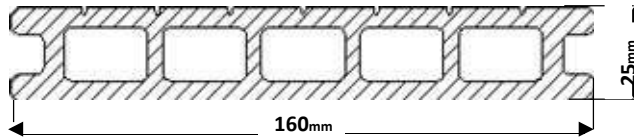

REMARKS: RATES ARE VAT EXCLUSIVE

AGG C145H22

Length: 2200mm, Width: 145mm, Thickness: 22mm

Sides: Top Surface: Plain Flat With Deeper Wood Grain

Bottom Surface: Narrow Groove Lines (Sand & Brushed Treatment)

DECKING

CO-EXTRUSION HOLLOW DECKING			
DIMENSIONS	COLOR SELECTION	PRICE	IMAGE
2200mmx 145mmx22mm	Teak	₱980.00 Per panel	 <div style="display: flex; justify-content: space-around; margin-top: 5px;"> Low Maintenance No warping or splintering Slip-resistant walking surfaces Stain Resistant Stays rich and vibrant for years Waterproof </div>

AGG 160H25

Length: 2.2m, Width: 160mm, Thickness: 25mm
 Sides: *Top Surface: 7 Grooved Lines Design*
Bottom surface: Plain Flat

7 GROOVE UNCAPPED SQUARE HOLLOW DECKING

DIMENSIONS	COLOR SELECTION	PRICE	IMAGE
2200mm x 160 mm x 25mm	TEAK PRE-ORDER	₱920.00 Per panel	  
	P4D TEAK		
	RED PRE-ORDER		
	CHOCOLATE PRE-ORDER		
	GREY PRE-ORDER		
	BLACK PRE-ORDER		

DECKING

REMARKS: RATES ARE VAT EXCLUSIVE

AGG 150H25A

Length: 2200mm, Width: 150mm, Thickness: 25mm
2 Sides: Top Surface: 5 Grooved Line Design
Bottom Surface: Narrow Grooved Line Design

2-SIDED GROOVE UNCAPPED SQUARE HOLLOW DECKING