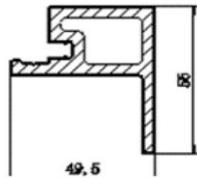

REMARKS: RATES ARE VAT EXCLUSIVE

AGG C01

Plastic Connection Joint System / Plastic Fasteners for Floor Decking Panel
Keep 5 mm gap between 2 decking.

PLASTIC MOUNTING CLIP for AGG-150H25A & AGG-160H25A Profiles			
DIMENSIONS	MADE OF	PRICE	IMAGE
N/A	PLASTIC ABS MATERIAL	₱20.00 Per piece	

PLASTIC MOUNTING CLIP for AGG-140			
DIMENSIONS	MADE OF	PRICE	IMAGE
N/A	PLASTIC ABS MATERIAL	₱20.00 Per piece	

MOUNTING CLIPS

REMARKS: RATES ARE VAT EXCLUSIVE

AGG- C56H56

Length: 2900mm, Width: 56mm, Thickness: 56mm

CO-EXTRUSION CORNER TRIM for AGG C219W26

CORNER & START TRIM

DIMENSIONS	COLOR SELECTION	PRICE	IMAGE
2900mm x 56mm x 56mm	Teak	₱385 Per Piece	
	Maple		
	Ancient Wood		
	Walnut		
	Ipe		
	Rosewood		
	Charcoal		
	Grey		
	Slate Grey		
	Light Walnut		

AGG- C50H55

Length: 2900mm, Width: 49.5mm, Thickness: 55mm

CO-EXTRUSION START TRIM for AGG C219W26

DIMENSIONS	COLOR SELECTION	PRICE	IMAGE
2900mm x 49.5mm x 55mm	Teak	₱365 Per Piece	
	Maple		
	Ancient Wood		
	Walnut		
	Ipe		
	Rosewood		
	Charcoal		
	Grey		
	Slate Grey		
	Light Walnut		