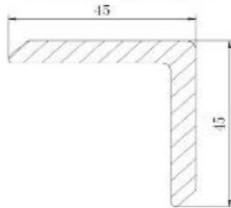

AGG 72W11G

Length: 2200mm, Width: 72mm, Thickness: 10.8mm

One side 7 groove lines and the other side is plain flat. Use for edge cover or endcap.

SOLID UNCAPPED EDGE COVER with 7 GROOVE DESIGN			
DIMENSIONS	COLOR SELECTION	PRICE	IMAGE
2200mm x 72mm x 11mm	LIGHT GREY	₱445.00 Per panel	 
	WHITE		
	TEAK		
	ROSEWOOD		
	WALNUT		
	SLATE GREY		

REMARKS: RATES ARE VAT EXCLUSIVE

PANEL ACCESSORIES

AGG A01

Length: 2200mm, Width: 45mm, Thickness: 45mm
Covering the sides of decking / wall cladding

EDGE COVER ANGLE / ENDCAP – for Profiles with the length of 2.2, 2.9, & 2.8 Meters

DIMENSIONS	AVAILABLE COLOR	PRICE	IMAGE
2900mm x 45mm x 45mm	TEAK	₱445.00 Per panel	 
	ROSEWOOD		
	RED		
2200mm x 45mm x 45mm	Cream PRE-ORDER	₱335.00 Per panel	
	GRAY PRE-ORDER		
2800mm x 50mm x 50mm	P4DTEAK PRE-ORDER	₱445.00 Per panel	
	COFFEE PRE-ORDER		
	BLACK PRE-ORDER		

ENDCAP

AGG CE01

Length: 2200mm, Width: 45mm, Thickness: 45mm
Covering the sides of decking / wall cladding

EDGE COVER ANGLE / ENDCAP – for Profiles with the length of 2.2, 2.9, & 2.8 Meters

DIMENSIONS	AVAILABLE COLOR	PRICE	IMAGE
2200mmx 45mmx45mm	Teak	₱335.00 Per panel	 