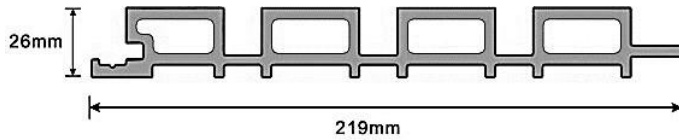

DECKING

REMARKS: RATES ARE VAT EXCLUSIVE

AGG 150H25A

Length: 2200mm, Width: 150mm, Thickness: 25mm
2 Sides: Top Surface: 5 Grooved Line Design
Bottom Surface: Narrow Grooved Line Design

2-SIDED GROOVE UNCAPPED SQUARE HOLLOW DECKING

DIMENSIONS	COLOR SELECTION	PRICE	IMAGE
2200mm x 150mm x 25mm	TEAK	₱920.00 Per panel	  
	P4DTeak PRE-ORDER		
	RED		
	CHOCOLATE PRE-ORDER		
	GREY PRE-ORDER		
	BLACK PRE-ORDER		
	COFFEE PRE-ORDER		

DECKING

REMARKS: RATES ARE VAT EXCLUSIVE

AGGTEDECK
ENTERPRISES INCORPORATED

CLADDING PROFILE

AGG C219W26

Length: 2900mm, Width: 219mm, Thickness: 26mm, Effective Width: 200mm
 Sides: Top Surface: Fluted Plain Flat (Brush Treated)
 Bottom Surface: Hollow

FLUTED CAPPED WALL CLADDING PANEL			
DIMENSIONS	COLOR SELECTION	PRICE	IMAGE
2900mm x 219mm x 26mm	ROSEWOOD	<p>₱1,485.00 Per panel</p> 	
	TEAK		
	WALNUT Pre-Order		
	GREY Pre-Order		
	ANCIENT WOOD Pre-Order		
	CHARCOAL Pre-Order		