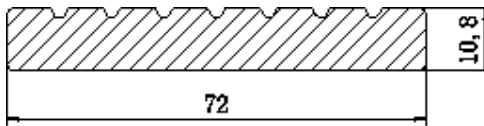

AGG 72W11G

Length: 2200mm, Width: 72mm, Thickness: 10.8mm

One side 7 groove lines and the other side is plain flat. Use for edge cover or endcap.

SOLID UNCAPPED EDGE COVER with 7 GROOVE DESIGN			
DIMENSIONS	COLOR SELECTION	PRICE	IMAGE
2200mm x 72mm x 11mm	LIGHT GREY	₱445.00 Per panel	
	WHITE		
	TEAK		
	ROSEWOOD		
	WALNUT		
	SLATE GREY		

REMARKS: RATES ARE VAT EXCLUSIVE

PANEL ACCESSORIES