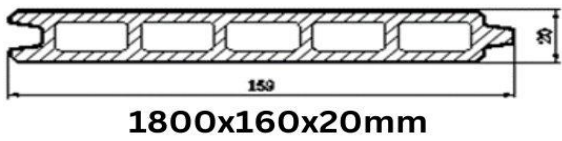

WPC CO-EXTRUSION FENCE BOARD
(Both sides with deeper wood grain)

1 SET FENCE 1800x1800mm