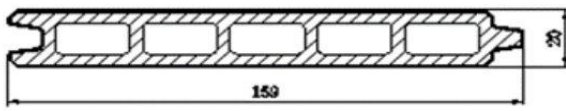

1800x160x20mm

**WPC CO-EXTRUSION FENCE BOARD
(Both sides with deeper wood grain)**

FENCE 1800x1800mm (Price Per Piece)

FENCING

DIMENSIONS	PRODUCT CODE	PRODUCT DESCRIPTION	IMAGE	PRICE PER PIECE
1800 X 1800mm	AGG-C160F20	Co-Extrusion Panel (1800x160x20mm)		₱665.00
	AGG-AU70P70	Alu Hollow Post (w/alu seal)		₱2,240.00
	AGG-A05-2	Plastic Post Cap		₱74.00
	AGG-F01	Covering Strips		₱315.00
	AGG-F02	Metal Mainstay Plate		₱99.00
	AGG-F03	Stainless Steel Bracket		₱31.50
	AGG-F04	Stainless Steel Big Screw		₱21.00
	AGG-F05	Expansion Screw		₱21.00
	AGG-F06	Aluminum Gap Strip		₱523.00