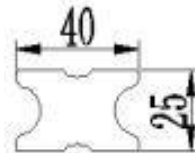

CLADDING

REMARKS: RATES ARE VAT EXCLUSIVE

AGGTEDECK
ENTERPRISES INCORPORATED

WOOD PLASTIC COMPOSITE ACCESSORIES

AGG 50J30

Width: 48.5mm, Thickness: 28.9mm
No sanding

HOLLOW JOIST – For all Profiles with the length of 2.2 & 2.9 Meters

DIMENSIONS	AVAILABLE COLOR	PRICE	IMAGE
2900mm x 48.5mm x 29mm	P4D TEAK	₱525.00 Per panel	   
2200mm x 48.5mm x 29mm	P4D TEAK	₱375.00 Per panel	  

PANEL ACCESSORIES

AGG 40S25

Length: 2900mm, Width: 40mm, Thickness: 25mm
No sanding