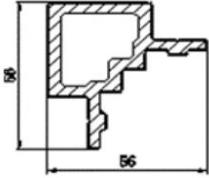

ENDCAP

AGG CE01

Length: 2200mm, Width: 45mm, Thickness: 45mm
Covering the sides of decking / wall cladding

EDGE COVER ANGLE / ENDCAP – for Profiles with the length of 2.2, 2.9, & 2.8 Meters

DIMENSIONS	AVAILABLE COLOR	PRICE	IMAGE
2200mmx 45mmx45mm	Teak	₱335.00 Per panel	 

REMARKS: RATES ARE VAT EXCLUSIVE

AGG C01

Plastic Connection Joint System / Plastic Fasteners for Floor Decking Panel
Keep 5 mm gap between 2 decking.

PLASTIC MOUNTING CLIP for AGG-150H25A & AGG-160H25A Profiles			
DIMENSIONS	MADE OF	PRICE	IMAGE
N/A	PLASTIC ABS MATERIAL	₱20.00 Per piece	

PLASTIC MOUNTING CLIP for AGG-140			
DIMENSIONS	MADE OF	PRICE	IMAGE
N/A	PLASTIC ABS MATERIAL	₱20.00 Per piece	

MOUNTING CLIPS

REMARKS: RATES ARE VAT EXCLUSIVE

AGG- C56H56

Length: 2900mm, Width: 56mm, Thickness: 56mm