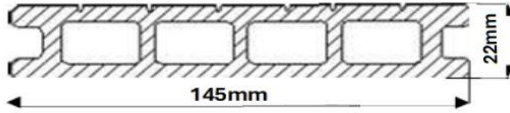

AGGTE DECK
ENTERPRISES INCORPORATED

AGGTEDECK
ENTERPRISES INCORPORATED

DECKING PROFILE

AGG 138H22

Length: 2200mm, Width: 138mm, Thickness: 22mm, Shield Thickness: 0.5mm
 2900mm, Width: 138mm, Thickness: 22mm, Shield Thickness: 0.5mm

Sides: *Top Surface: Deep Wood Grain (Capped & Brushed Treated)*
Bottom Surface: Plain Flat (Capped & Brushed Treated)

DECKING

DEEP WOOD CAPPED ROUND HOLLOW DECKING			
DIMENSIONS	COLOR SELECTION	PRICE	IMAGE
2200mmx 138mmx22mm	Teak	₱1,225.00 Per panel	<p>CAPPED WPC DECKING CO-EXTRUSION</p> <ul style="list-style-type: none"> Long Lifetime Stain Resistance Ultra Low Maintenance 4-sided Polymer Shell Modified HDPE 1.5mm±0.1mm super thick shell PE Core HDPE - 30% Wood Fiber - 40% Additives - 10%
	Ancient Wood		
	Walnut		
	Maple		
	Ipe		
2900mmx 138mmx22mm	Rosewood	₱1,605.00 Per panel	<p>Low Maintenance No warping or splintering Slip-resistant walking surfaces Stain Resistant Stays rich and vibrant for years Waterproof</p>
	Charcoal		
	Grey		
	Slate Grey		
	Light Walnut		

REMARKS: RATES ARE VAT EXCLUSIVE

AGG C145H22

Length: 2200mm, Width: 145mm, Thickness: 22mm

Sides: Top Surface: Plain Flat With Deeper Wood Grain

Bottom Surface: Narrow Groove Lines (Sand & Brushed Treatment)

DECKING

CO-EXTRUSION HOLLOW DECKING			
DIMENSIONS	COLOR SELECTION	PRICE	IMAGE
2200mmx 145mmx22mm	Teak	₱980.00 Per panel	 <div style="display: flex; justify-content: space-around; margin-top: 5px;"> Low Maintenance No warping or splintering Slip-resistant walking surfaces Stain Resistant Stays rich and vibrant for years Waterproof </div>