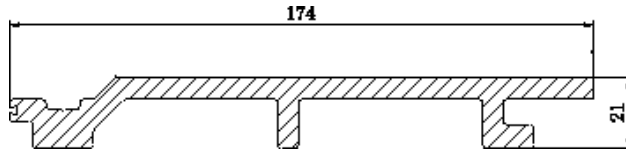

AGG10

Length: 2800mm, Width: 176mm, Thickness: 26mm, *Effective Width: 160mm*
 Sides: *Top Surface: Fluted Plain Flat (Brush Treated)*
Bottom Surface: Hollow

PRO SHIELD CO-EXTRUSION CLADDING PANEL

DIMENSIONS	COLOR SELECTION	PRICE	IMAGE
2800mm x 176mm x 26mm	TEAK	₱1,580.00 Per panel	
	CEDAR Pre-Order		
	ROSEWOOD Pre-Order		
	MAPLE Pre-Order		
	STONE GREY Pre-Order		
	SMOKE WHITE Pre-Order		
	CHARCOAL Pre-Order		
			

CLADDING

REMARKS: RATES ARE VAT EXCLUSIVE

AGG 174W21- COE

Length: 2900mm, 174mm width x 21mm thickness, *Effective Width:150mm*
Sanded and Brushed Treatment

CO-EXTRUSION SOLID WALL CLADDING PANEL

DIMENSIONS	COLOR SELECTION	PRICE	IMAGE
2900mm x 174mm x 21mm	TEAK	₱1,180.00 Per panel	Maple
	ROSEWOOD		Ancient Wood
	COFFEE PRE-ORDER		Walnut
	CEDAR PRE-ORDER		Ipe
	RED PRE-ORDER		Rosewood
	P4DTEAK PRE-ORDER		Charcoal
	GREY PRE-ORDER		Grey
	Slate Grey		
	Teak		
	Light Walnut		