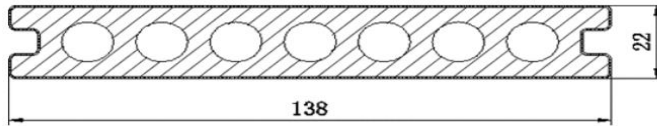

AGGTE DECK
ENTERPRISES INCORPORATED

AGGTEDECK
ENTERPRISES INCORPORATED

DECKING PROFILE

AGG 138H22

Length: 2200mm, Width: 138mm, Thickness: 22mm, Shield Thickness: 0.5mm
 2900mm, Width: 138mm, Thickness: 22mm, Shield Thickness: 0.5mm

Sides: *Top Surface: Deep Wood Grain (Capped & Brushed Treated)*
Bottom Surface: Plain Flat (Capped & Brushed Treated)

DECKING

DEEP WOOD CAPPED ROUND HOLLOW DECKING			
DIMENSIONS	COLOR SELECTION	PRICE	IMAGE
2200mmx 138mmx22mm	Teak	₱1,225.00 Per panel	<p>CAPPED WPC DECKING CO-EXTRUSION</p> <ul style="list-style-type: none"> Long Lifetime Stain Resistance Ultra Low Maintenance 4-sided Polymer Shell Modified HDPE 1.5mm±0.1mm super thick shell PE Core HDPE - 30% Wood Fiber - 40% Additives - 10%
	Ancient Wood		
	Walnut		
	Maple		
	Ipe		
2900mmx 138mmx22mm	Rosewood	₱1,605.00 Per panel	<p>Low Maintenance No warping or splintering Slip-resistant walking surfaces Stain Resistant Stays rich and vibrant for years Waterproof</p>
	Charcoal		
	Grey		
	Slate Grey		
	Light Walnut		

REMARKS: RATES ARE VAT EXCLUSIVE

AGG C145H22

Length: 2200mm, Width: 145mm, Thickness: 22mm

Sides: Top Surface: Plain Flat With Deeper Wood Grain

Bottom Surface: Narrow Groove Lines (Sand & Brushed Treatment)