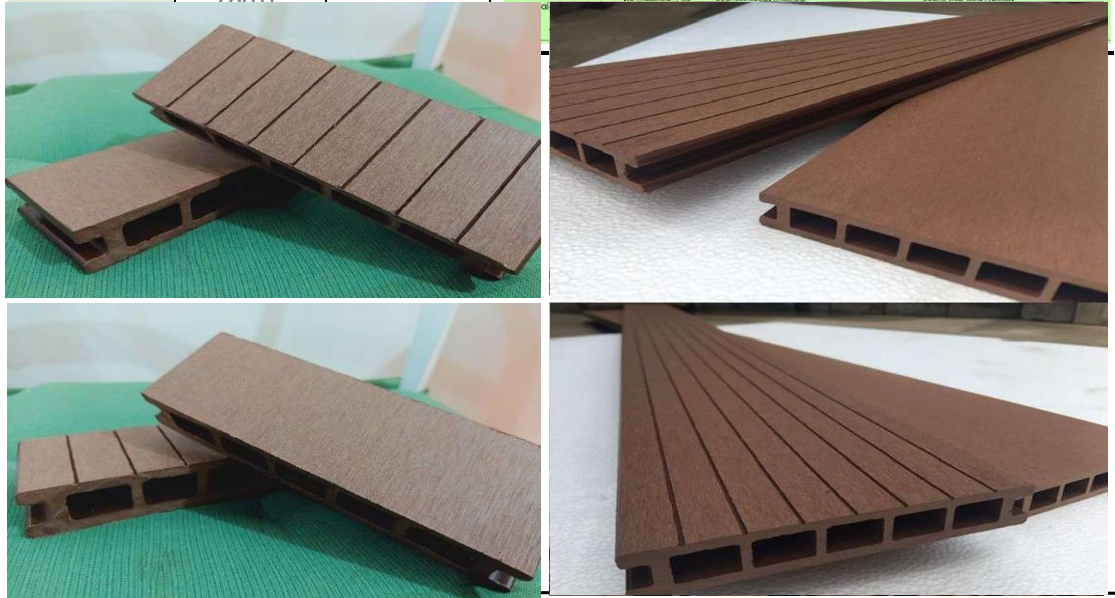

AGG 160H25

Length: 2.2m, Width: 160mm, Thickness: 25mm
 Sides: *Top Surface: 7 Grooved Lines Design*
Bottom surface: Plain Flat

7 GROOVE UNCAPPED SQUARE HOLLOW DECKING

DIMENSIONS	COLOR SELECTION	PRICE	IMAGE
2200mm x 160 mm x 25mm	TEAK PRE-ORDER	₱920.00 Per panel	  
	P4D TEAK		
	RED PRE-ORDER		
	CHOCOLATE PRE-ORDER		
	GREY PRE-ORDER		
	BLACK PRE-ORDER		

DECKING

REMARKS: RATES ARE VAT EXCLUSIVE

AGG 150H25A

Length: 2200mm, Width: 150mm, Thickness: 25mm
2 Sides: Top Surface: 5 Grooved Line Design
Bottom Surface: Narrow Grooved Line Design

2-SIDED GROOVE UNCAPPED SQUARE HOLLOW DECKING