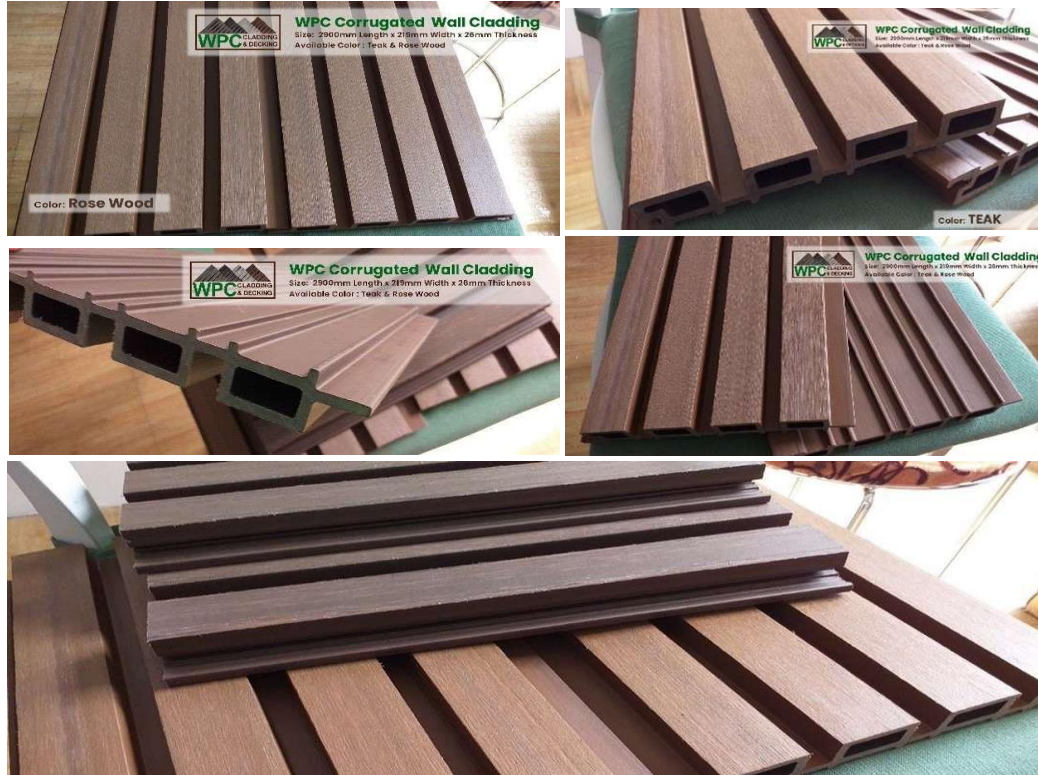

REMARKS: RATES ARE VAT EXCLUSIVE

Bagong Daan, Diversion Road, Brgy. Cawit, Taal, Batangas, Philippines

Telephone : (043) 740 3512

CellPhone : 0916 377 0871 * 0917 761 7935

Email : sales@aquaponicsgogreen.com