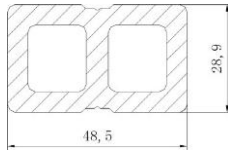

AGG 50J30

Width: 48.5mm, Thickness: 28.9mm
No sanding

HOLLOW JOIST – For all Profiles with the length of 2.2 & 2.9 Meters

DIMENSIONS	AVAILABLE COLOR	PRICE	IMAGE
2900mm x 48.5mm x 29mm	P4D TEAK	₱525.00 Per panel	
2200mm x 48.5mm x 29mm	P4D TEAK	₱375.00 Per panel	

PANEL ACCESSORIES