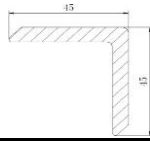

One side deep wood grain and the other side is plain flat. Use for edge cover or endcap.

SOLID DEEP WOOD GRAIN CAPPED EDGE COVER			
DIMENSIONS	COLOR SELECTION	PRICE	IMAGE
2200mm x 70mm x 11mm	LIGHT GREY	₱445.00 Per panel	 
	WHITE		
	TEAK		
2900mm x 70mm x 11mm	ROSEWOOD	₱525.00 Per panel	
	WALNUT		
	SLATE GREY		

AGG 72W11G

Length: 2200mm, Width: 72mm, Thickness: 10.8mm

One side 7 groove lines and the other side is plain flat. Use for edge cover or endcap.

SOLID UNCAPPED EDGE COVER with 7 GROOVE DESIGN			
DIMENSIONS	COLOR SELECTION	PRICE	IMAGE
2200mm x 72mm x 11mm	LIGHT GREY	₱445.00 Per panel	 
	WHITE		
	TEAK		
	ROSEWOOD		
	WALNUT		
	SLATE GREY		

REMARKS: RATES ARE VAT EXCLUSIVE

PANEL ACCESSORIES

AGG A01

Length: 2200mm, Width: 45mm, Thickness: 45mm
Covering the sides of decking / wall cladding

EDGE COVER ANGLE / ENDCAP – for Profiles with the length of 2.2, 2.9, & 2.8 Meters

DIMENSIONS	AVAILABLE COLOR	PRICE	IMAGE
2900mm x 45mm x 45mm	TEAK	₱445.00 Per panel	 
	ROSEWOOD		
	RED		
2200mm x 45mm x 45mm	Cream PRE-ORDER	₱335.00 Per panel	
	GRAY PRE-ORDER		
2800mm x 50mm x 50mm	P4DTEAK PRE-ORDER	₱445.00 Per panel	
	COFFEE PRE-ORDER		
	BLACK PRE-ORDER		