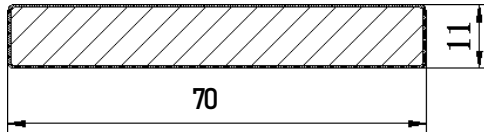

DIMENSIONS	AVAILABLE COLOR	PRICE	IMAGE
2900mm x 48.5mm x 29mm	P4D TEAK	₱525.00 Per panel	   
2200mm x 48.5mm x 29mm	P4D TEAK	₱375.00 Per panel	  

PANEL ACCESSORIES

AGG 40S25

Length: 2900mm, Width: 40mm, Thickness: 25mm
No sanding

SOLID JOIST			
DIMENSIONS	AVAILABLE COLOR	PRICE	IMAGE
2200mm x 40mm x 25mm	TEAK	₱375.00 Per panel	
2900mm x 40mm x 25mm	BLACK	₱525.00 Per panel	

REMARKS: RATES ARE VAT EXCLUSIVE

AGG 70W11

Length: 2200mm, Width: 72mm, Thickness: 11mm