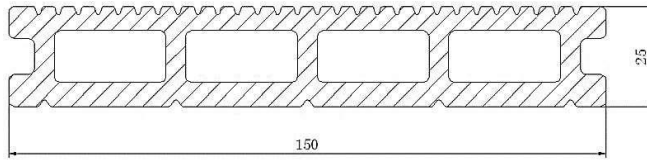

DECKING

CO-EXTRUSION HOLLOW DECKING			
DIMENSIONS	COLOR SELECTION	PRICE	IMAGE
2200mmx 145mmx22mm	Teak	₱980.00 Per panel	 <div style="display: flex; justify-content: space-around; margin-top: 5px;"> Low Maintenance No warping or splintering Slip-resistant walking surfaces Stain Resistant Stays rich and vibrant for years Waterproof </div>

AGG 160H25

Length: 2.2m, Width: 160mm, Thickness: 25mm
 Sides: *Top Surface: 7 Grooved Lines Design*
Bottom surface: Plain Flat

7 GROOVE UNCAPPED SQUARE HOLLOW DECKING

DIMENSIONS	COLOR SELECTION	PRICE	IMAGE
2200mm x 160 mm x 25mm	TEAK PRE-ORDER	₱920.00 Per panel	  
	P4D TEAK		
	RED PRE-ORDER		
	CHOCOLATE PRE-ORDER		
	GREY PRE-ORDER		
	BLACK PRE-ORDER		

DECKING

REMARKS: RATES ARE VAT EXCLUSIVE

AGG 150H25A

Length: 2200mm, Width: 150mm, Thickness: 25mm
2 Sides: Top Surface: 5 Grooved Line Design
Bottom Surface: Narrow Grooved Line Design

2-SIDED GROOVE UNCAPPED SQUARE HOLLOW DECKING

DIMENSIONS	COLOR SELECTION	PRICE	IMAGE
2200mm x 150mm x 25mm	TEAK	₱920.00 Per panel	  
	P4DTeak PRE-ORDER		
	RED		
	CHOCOLATE PRE-ORDER		
	GREY PRE-ORDER		
	BLACK PRE-ORDER		
	COFFEE PRE-ORDER		

DECKING