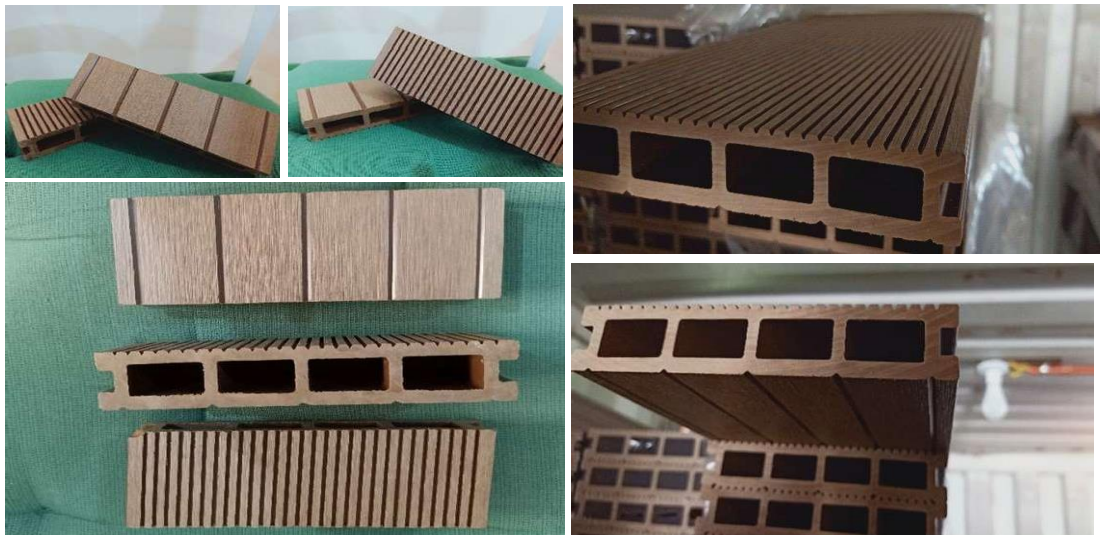

DECKING

REMARKS: RATES ARE VAT EXCLUSIVE

AGG 150H25A

Length: 2200mm, Width: 150mm, Thickness: 25mm
2 Sides: Top Surface: 5 Grooved Line Design
Bottom Surface: Narrow Grooved Line Design

2-SIDED GROOVE UNCAPPED SQUARE HOLLOW DECKING

DIMENSIONS	COLOR SELECTION	PRICE	IMAGE
2200mm x 150mm x 25mm	TEAK	₱920.00 Per panel	  
	P4DTeak PRE-ORDER		
	RED		
	CHOCOLATE PRE-ORDER		
	GREY PRE-ORDER		
	BLACK PRE-ORDER		
	COFFEE PRE-ORDER		

DECKING

REMARKS: RATES ARE VAT EXCLUSIVE

AGGTEDECK
ENTERPRISES INCORPORATED

CLADDING PROFILE

AGG C219W26

Length: 2900mm, Width: 219mm, Thickness: 26mm, Effective Width: 200mm
 Sides: Top Surface: Fluted Plain Flat (Brush Treated)
 Bottom Surface: Hollow