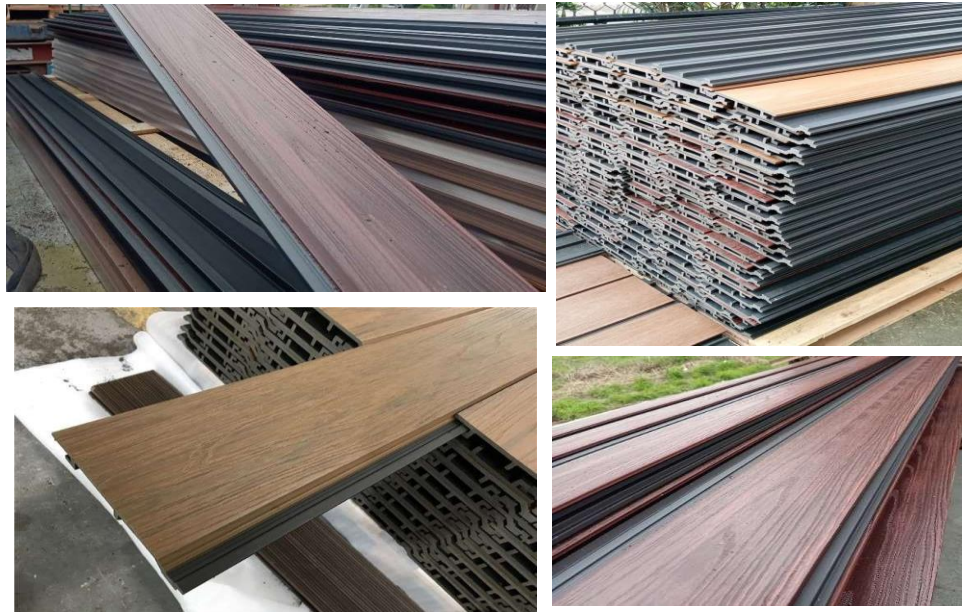

REMARKS: RATES ARE VAT EXCLUSIVE