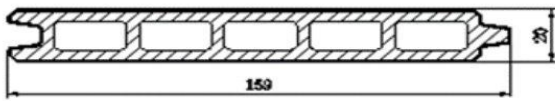

1800x160x20mm

**WPC CO-EXTRUSION FENCE BOARD
(Both sides with deeper wood grain)**

1 SET FENCE 1800x1800mm