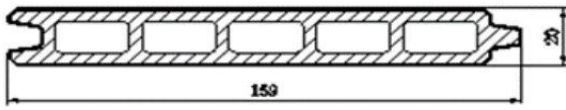

1800x160x20mm

**WPC CO-EXTRUSION FENCE BOARD
(Both sides with deeper wood grain)**

1 SET FENCE 1800x1800mm